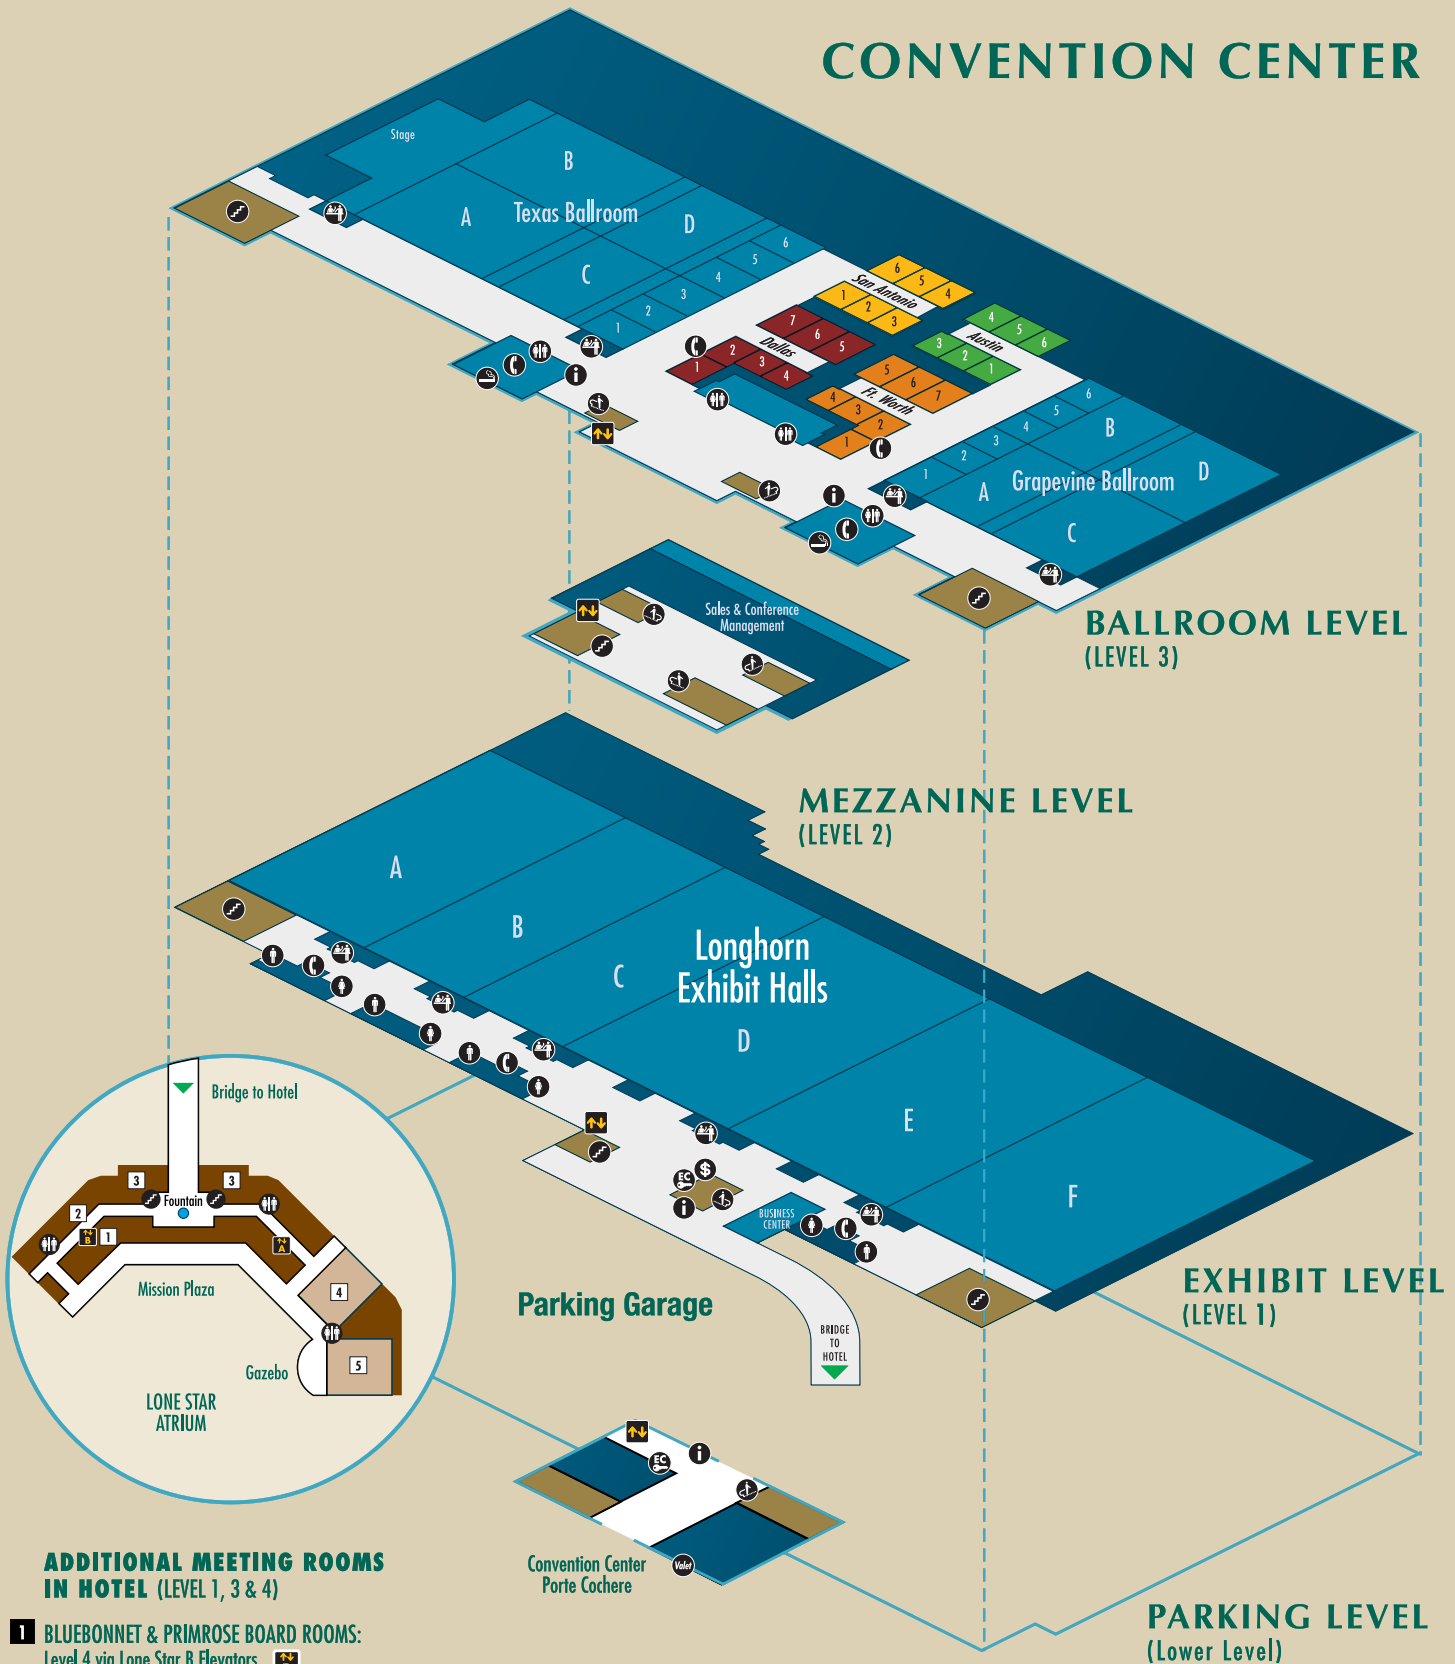

GAYLORD TEXAN®

DIRECTIONS TO:

- BLUEBONNET AND PRIMROSE BOARD ROOMS: Level 4 via Lone Star B Elevators
- APPALOOSA, MUSTANG & PALOMINO: Level 3 via Lone Star A or B Elevators or Stairs
- GUEST LAUNDRY: Lower Level via Lone Star B Elevators

- Convention Center
- Riverwalk
- Hill Country
- Lone Star

KEY

- | | | | | |
|-----------------|-------------------------------|-----------------------------|----------------------------|----------------------------|
| elevators | restrooms | meeting Rooms | bus | fitness center |
| ATM | phones | registration | taxi | pool |
| dining | information | guest Laundry | Hertz | express checkout |
| cocktails / bar | Java Coast FINE COFFEES | ice cream
Cups & Cones | snacks
pool bar & grill | C concierge |
| shopping: | 1. KIDS KORRAL | 2. Old Hickory WINE SHOPPE | 3. LONE STAR SUNDRY | 4. SIGNATURES |
| | 5. WILLOW CREEK Western Wear | 6. Artistic | 7. Southwest @ Spirit | 8. AMELIA'S Women's Store |

CONVENTION CENTER

ADDITIONAL MEETING ROOMS IN HOTEL (LEVEL 1, 3 & 4)

- 1 BLUEBONNET & PRIMROSE BOARD ROOMS:**
Level 4 via Lone Star B Elevators
- 2 DEL RIO 1-3 MEETING ROOMS:**
Follow Bridge to Hotel, Turn Right at Fountain
- 3 APPALOOSA, MUSTANG & PALOMINO:**
Level 3 via Lone Star A or B Elevators or Stairs
- 4 PECOS 1-4 MEETING ROOMS:**
Follow Bridge to Hotel, Turn Left at Fountain
- 5 YELLOW ROSE BALLROOM:**
at the Gazebo

elevator	restrooms	ATM	conference registration
escalator	information	valet parking	express checkout
stairs	phones	smoking area	